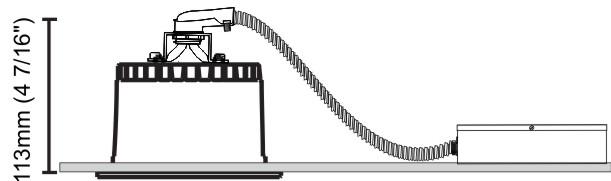

GENERAL

Series: Dixit
Subseries: Dixit RA11
Brand: Ivela
Division: Architectural
Mounting Type: Recessed
Mounting Location: Ceiling
Subcategory: Downlight

PHYSICAL

Shape: Square
Length (mm): 117
Length (in): 4 5/8
Width (mm): 117
Width (in): 4 5/8
Height (mm): 73
Height (in): 2 7/8
Min. Recessing Depth (mm): 113
Min. Recessing Depth (in): 4 1/2
Light Distribution: Direct
Weight (kg): 0.7
Weight (lbs): 1.54
Diffuser: Clear Polycarbonate
Fixture Finish: MWH
Fixture Material: Aluminum Die Cast
Cut-out Measurements: 100mm / 3 15/16"

ELECTRICAL

Lamp Type: LED
Total Output Wattage (W): 12 / 18 / 26
Dimming: Tri-Mode (Non-Dimming and Phase Dimming (120Vac only) and 0-10V Dimming)
Driver Included: No
Driver Location: Recessed Housing
Driver Type: Constant Current - Universal
Driver Class: Class 2
Input Voltage (V): 120 - 277
Constant Current (MA): 350 / 500 / 700

LED

Number of LEDs: 1
Color Temperature (°K): 2700 / 3000 / 4000
Max. Delivered Lumen (lm): 1513 - 1602 / 2092 - 2180 / 2759 - 2848
CRI: >85 CRI
Efficiency (%): 89
Lamp Life (hrs): 50000
Upon Request: 3500K upon request

OPTICAL

Optic°: 55
Adjustability: Fixed
Upon Request: Optic 12° or 30° (mirror-metallized) / 70° (white)

RATINGS AND CERTIFICATIONS

Certified By: Certified for North American Standards
IP rating: IP43
IK Rating: IK08
Glare Rating: ≤ 19